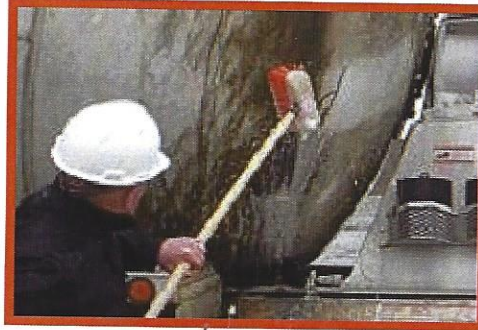

**The Most Powerful Dissolver  
for Use in the Hopper Area!**

**Remove Concrete Build up  
Ready Mix Trucks, Concrete  
Pumpers and Equipment.  
100% Acid-free**

## Product

Synpro Hopper Blaster is an acid-free, biodegradable, proprietary formula that will remove hardened concrete from Ready Mixed Concrete Trucks, Pumps and equipment.

Synpro Hopper Blaster contains no Hydrochloric, Glycolic, Phosphoric nor Sulfuric Acid.

With a potency that outperforms commonly used acids like muriatic, Synpro Hopper Blaster will still not cause damage to equipment or paint nor will it corrode metal parts or electrical wiring.